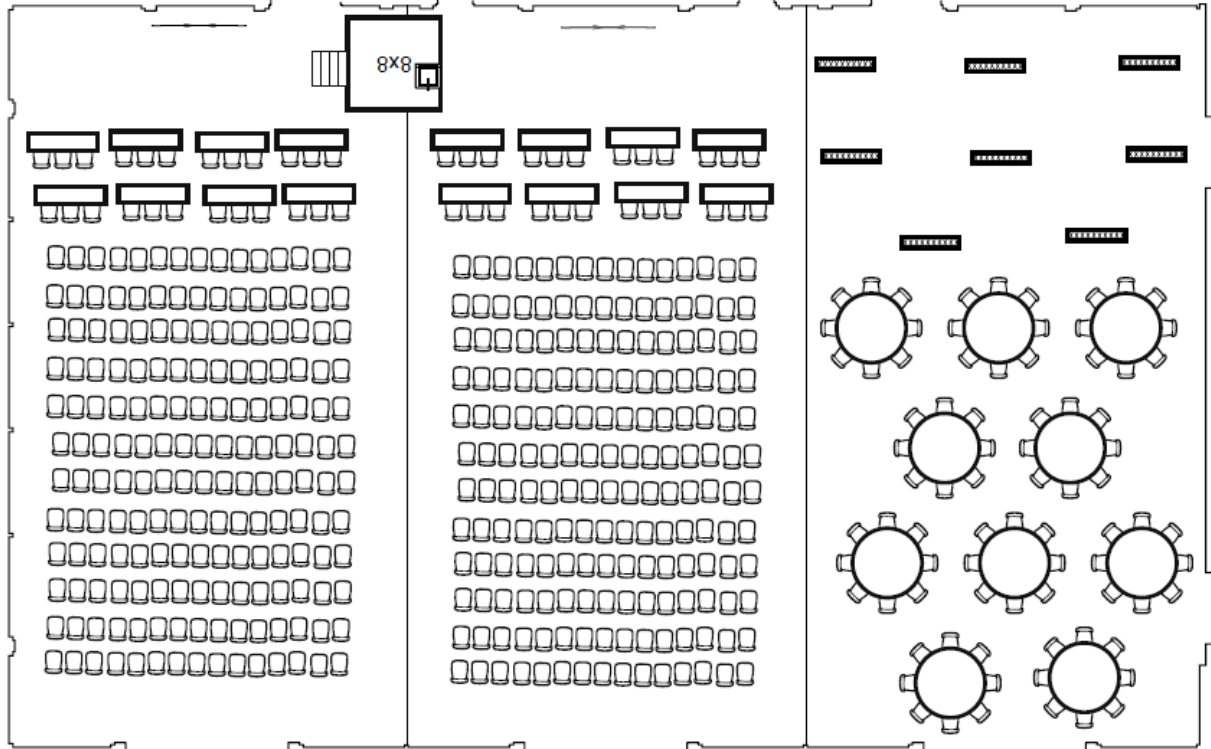

Delta Toronto – 3rd floor

SoCo Ballroom

- 1 Viewray
- 2 Lap
- 3 Philips
- 4 Elekta
- 5 Modus

- 6 Siemens Healthineers
- 7 CIRS
- 8 RaySearch
- 9 Sun Nuclear
- 10 Qfix
- 11 GE Healthcare

Updated June 1, 2019

SoCo Ballroom

SoCo A

SoCo B

SoCo C

coat check

elevators